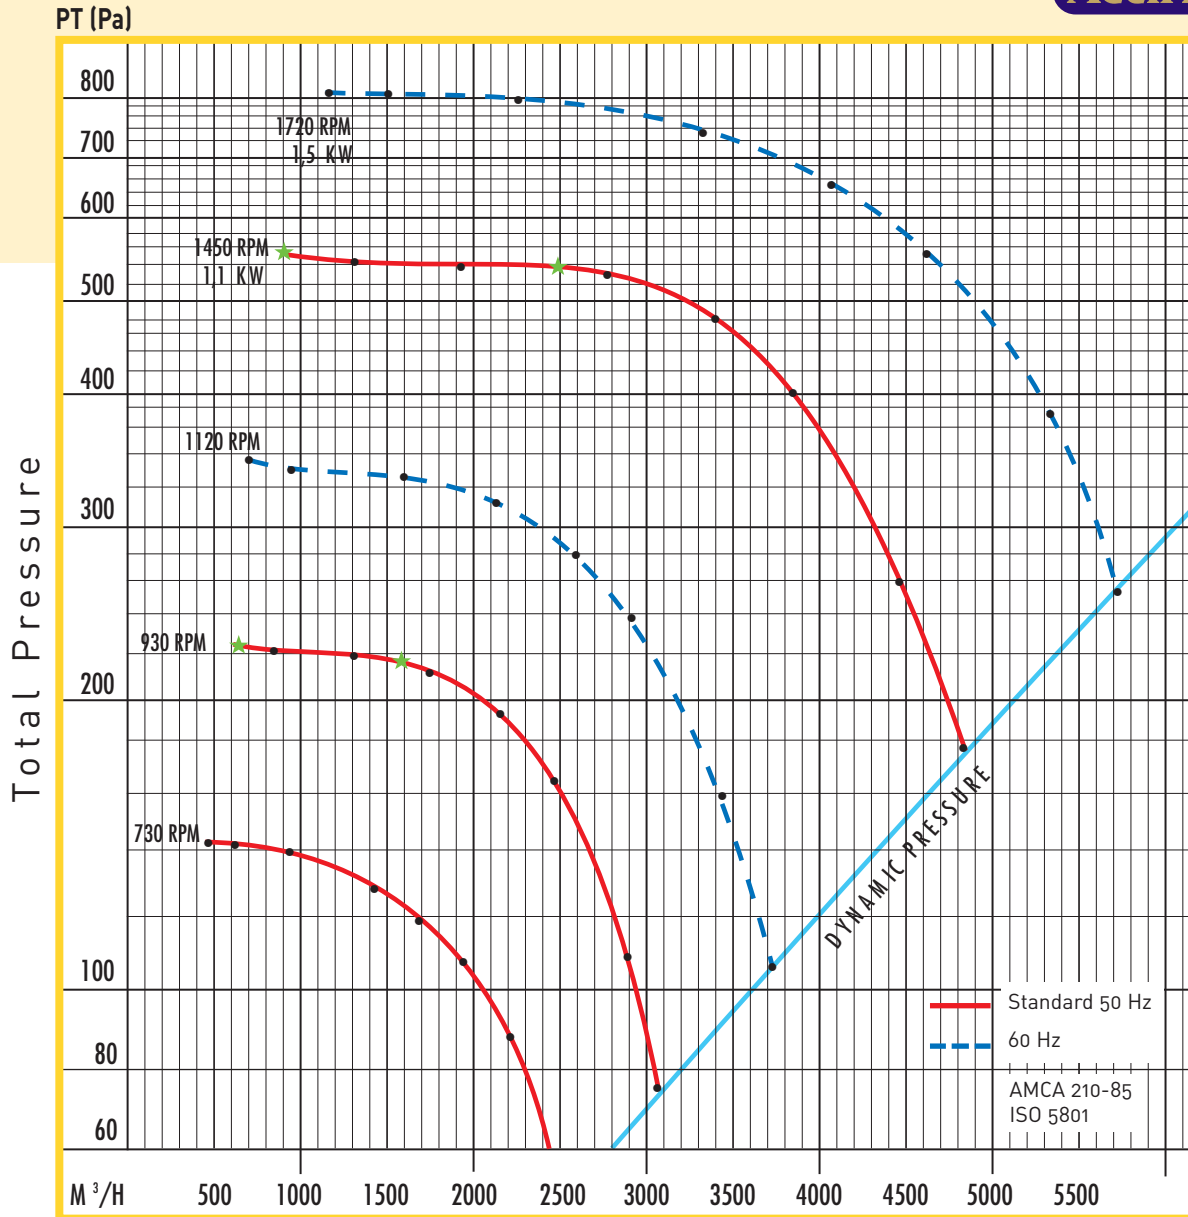

SEAT 30

SEAT Series

n (T/min) R.P.M.	dB(A)		dB	
715	59	61	67	68
950	66	68	73	74
★ 1450	78	78	82	83

n (T/min) R.P.M.	dB (A)
715	40
950	46
1435	63

Noise ratings in accordance with ISO 9614/1. Visit our website for details.

SEAT 30

Dimensional data (mm) - Metal stand does not come standard with fan (see accessories pricing).
The motor frame size may vary upon type of motor used.

RPM	A	B	C	Ø D	E	F	G	H	L	M	P	Y	Y ₁	Z	X	X ₁	X ₂
930	300	450	373	250	117	112	198	35	110	120	510	240	220	460	370	80	450
1450	300	450	373	250	117	112	198	35	110	120	540	240	220	460	370	90	460

Handings are viewed from inlet side - 45 degree adjustable