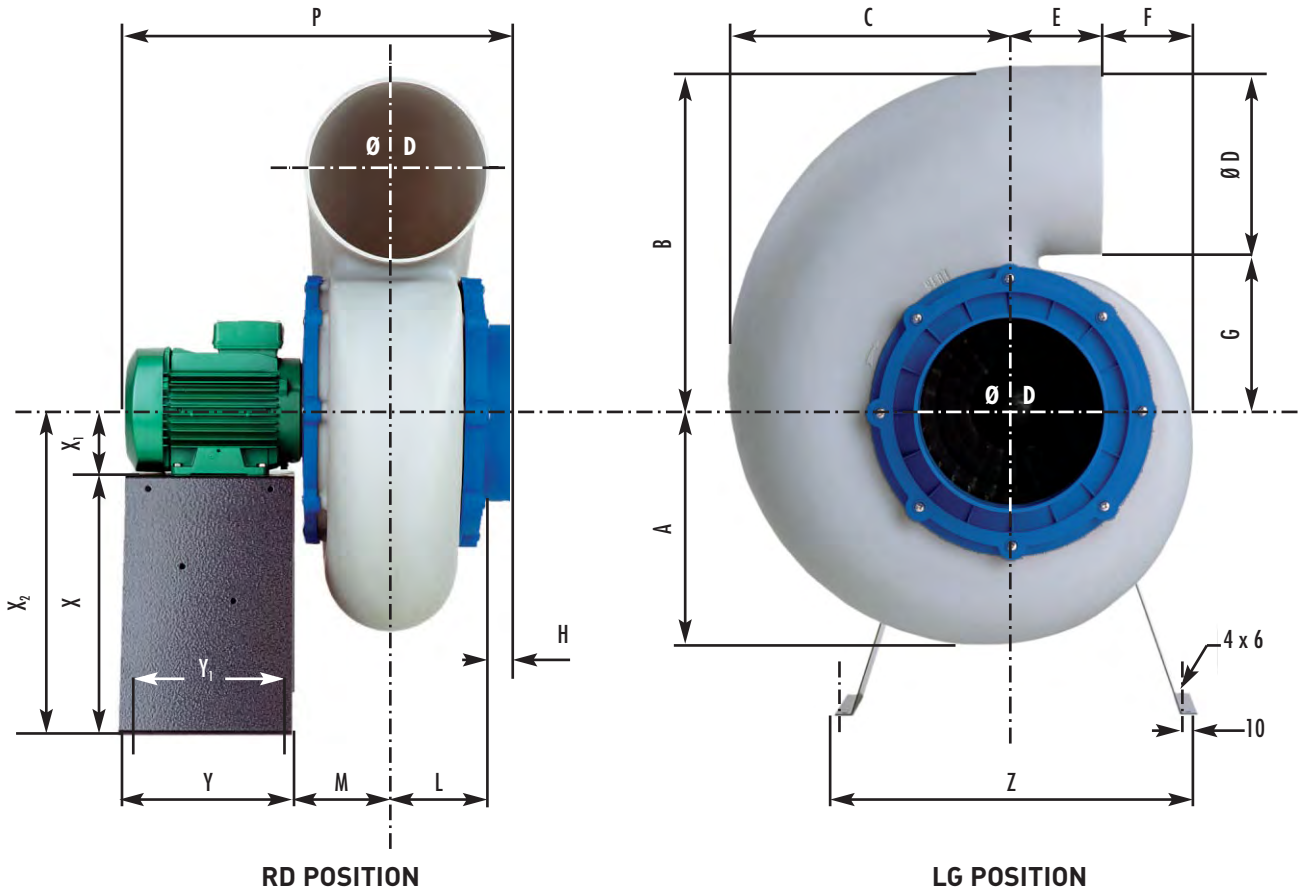

SEAT 30

SEAT Series

n (T/min) R.P.M.	dB(A)		dB	
715	59	61	67	68
950	66	68	73	74
★ 1450	78	78	82	83

n (T/min) R.P.M.	dB (A)
715	40
950	46
1435	63

Noise ratings in accordance with ISO 9614/1. Visit our website for details.

SEAT 30

Dimensional data (mm) - Metal stand does not come standard with fan (see accessories pricing).
The motor frame size may vary upon type of motor used.

RPM	A	B	C	Ø D	E	F	G	H	L	M	P	Y	Y ₁	Z	X	X ₁	X ₂
930	300	450	373	250	117	112	198	35	110	120	510	240	220	460	370	80	450
1450	300	450	373	250	117	112	198	35	110	120	540	240	220	460	370	90	460

Handings are viewed from inlet side - 45 degree adjustable